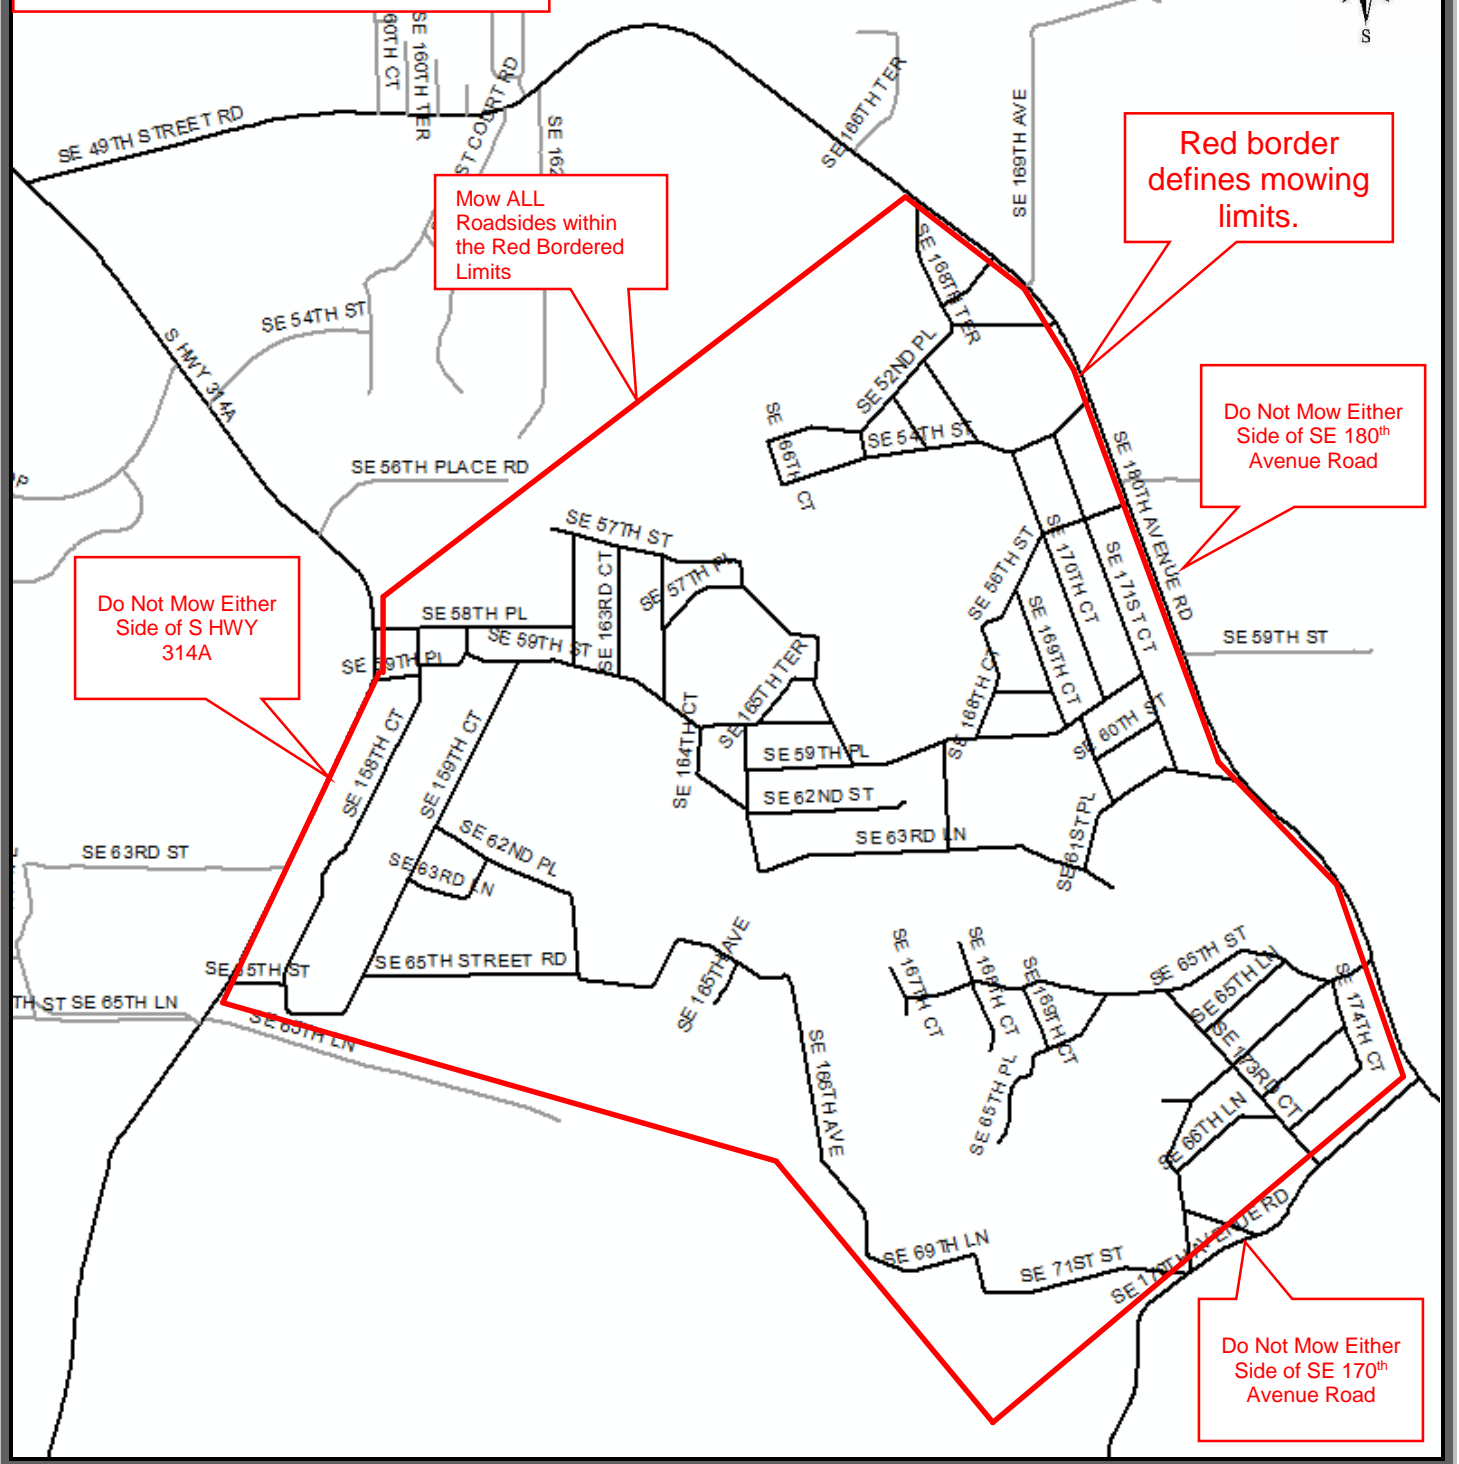

EXHIBIT A: LOCATION 2

SPECIFICATIONS:

- Roadside Finish Mowing/Recreational Finish Mowing
- Mow all roadside Right-of-Ways
- Mow cycle "B"

Mow ALL Roadside within the Red Bordered Limits

Red border defines mowing limits.

Do Not Mow Either Side of SE 180th Avenue Road

Do Not Mow Either Side of S HWY 314A

Do Not Mow Either Side of SE 170th Avenue Road

WOODS AND LAKES