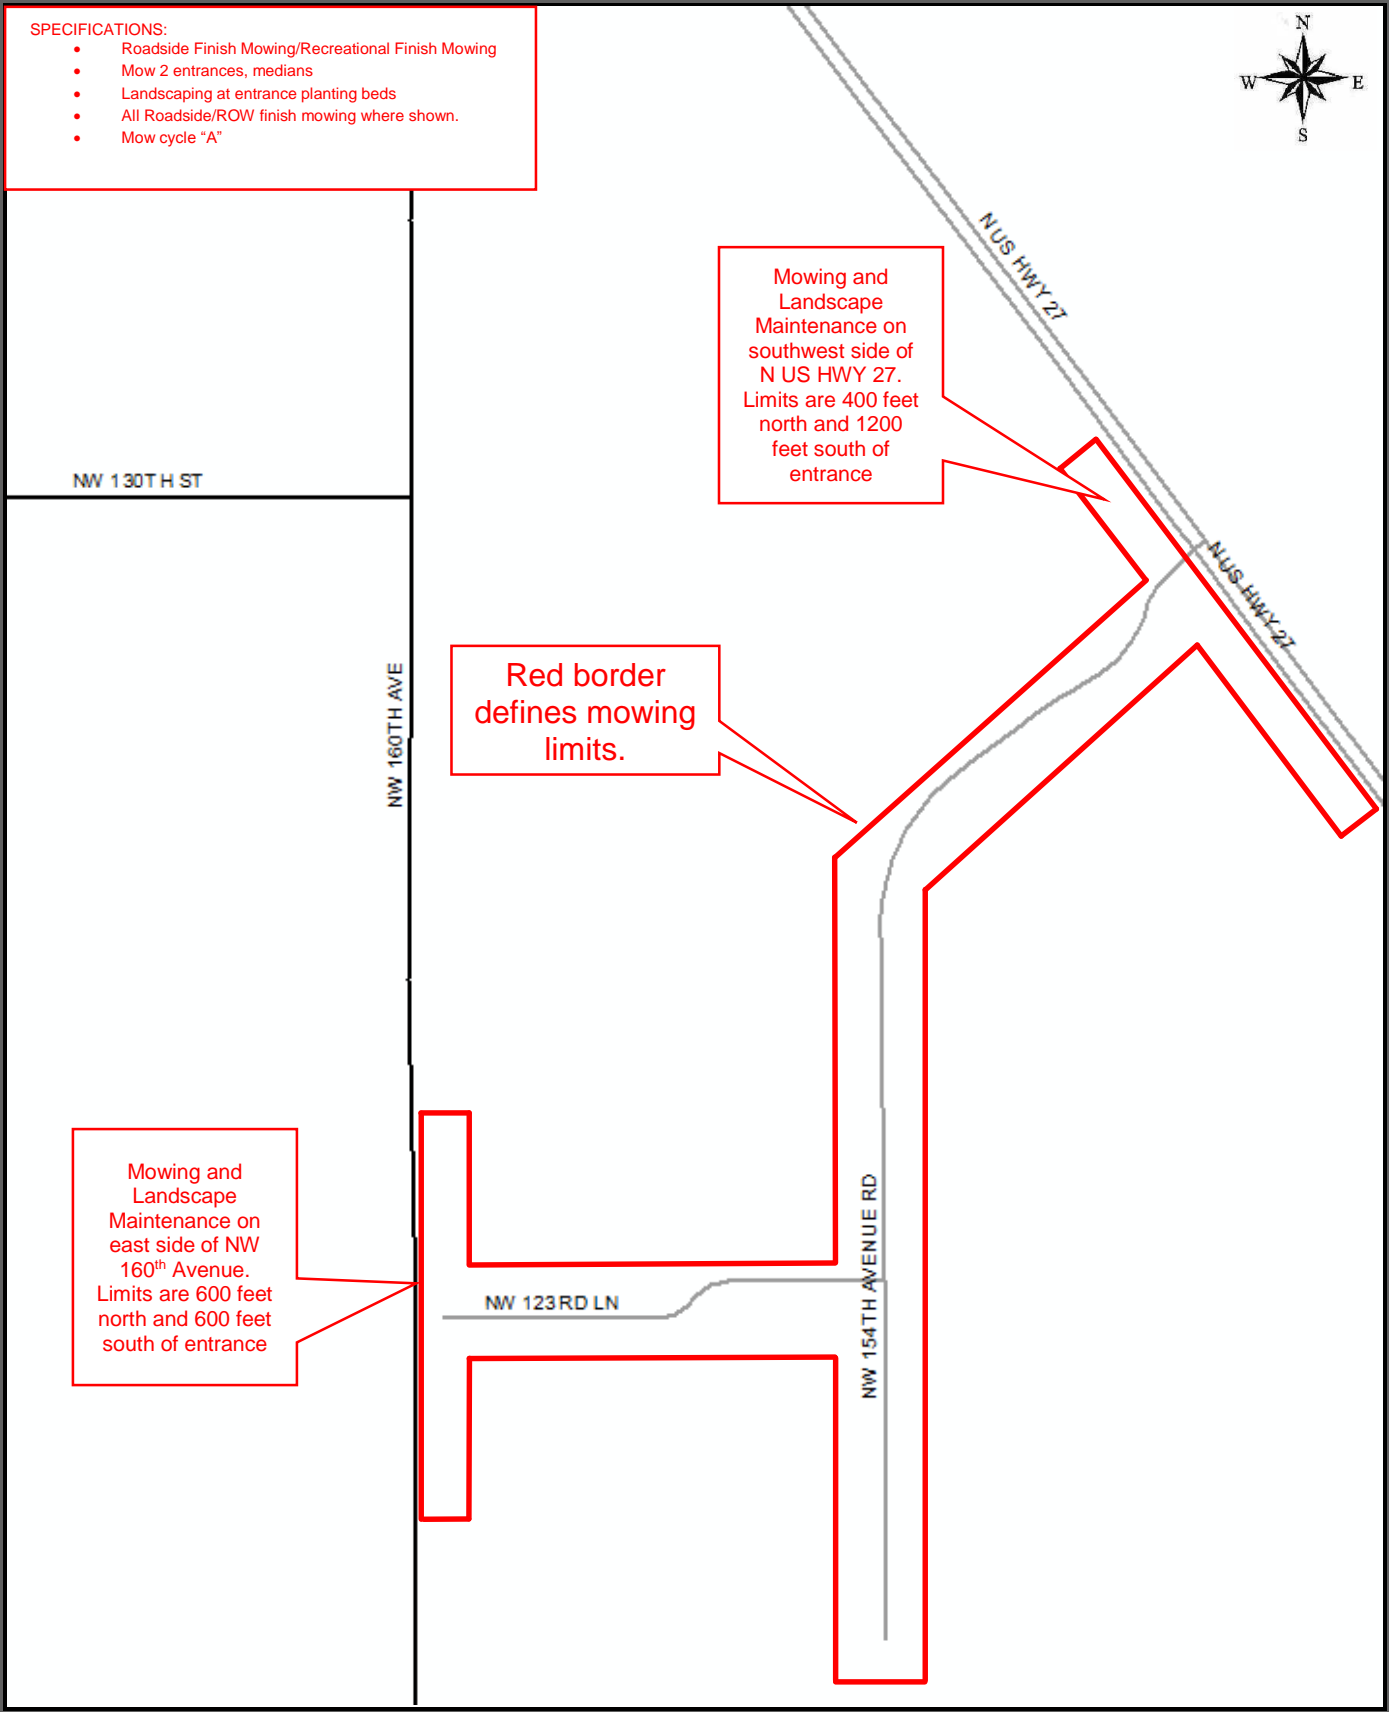

EXHIBIT A: LOCATION 7

SPECIFICATIONS:

- Roadside Finish Mowing/Recreational Finish Mowing
- Mow 2 entrances, medians
- Landscaping at entrance planting beds
- All Roadside/ROW finish mowing where shown.
- Mow cycle "A"

Mowing and Landscape Maintenance on southwest side of N US HWY 27. Limits are 400 feet north and 1200 feet south of entrance

Red border defines mowing limits.

Mowing and Landscape Maintenance on east side of NW 160th Avenue. Limits are 600 feet north and 600 feet south of entrance

PARADISE FARMS