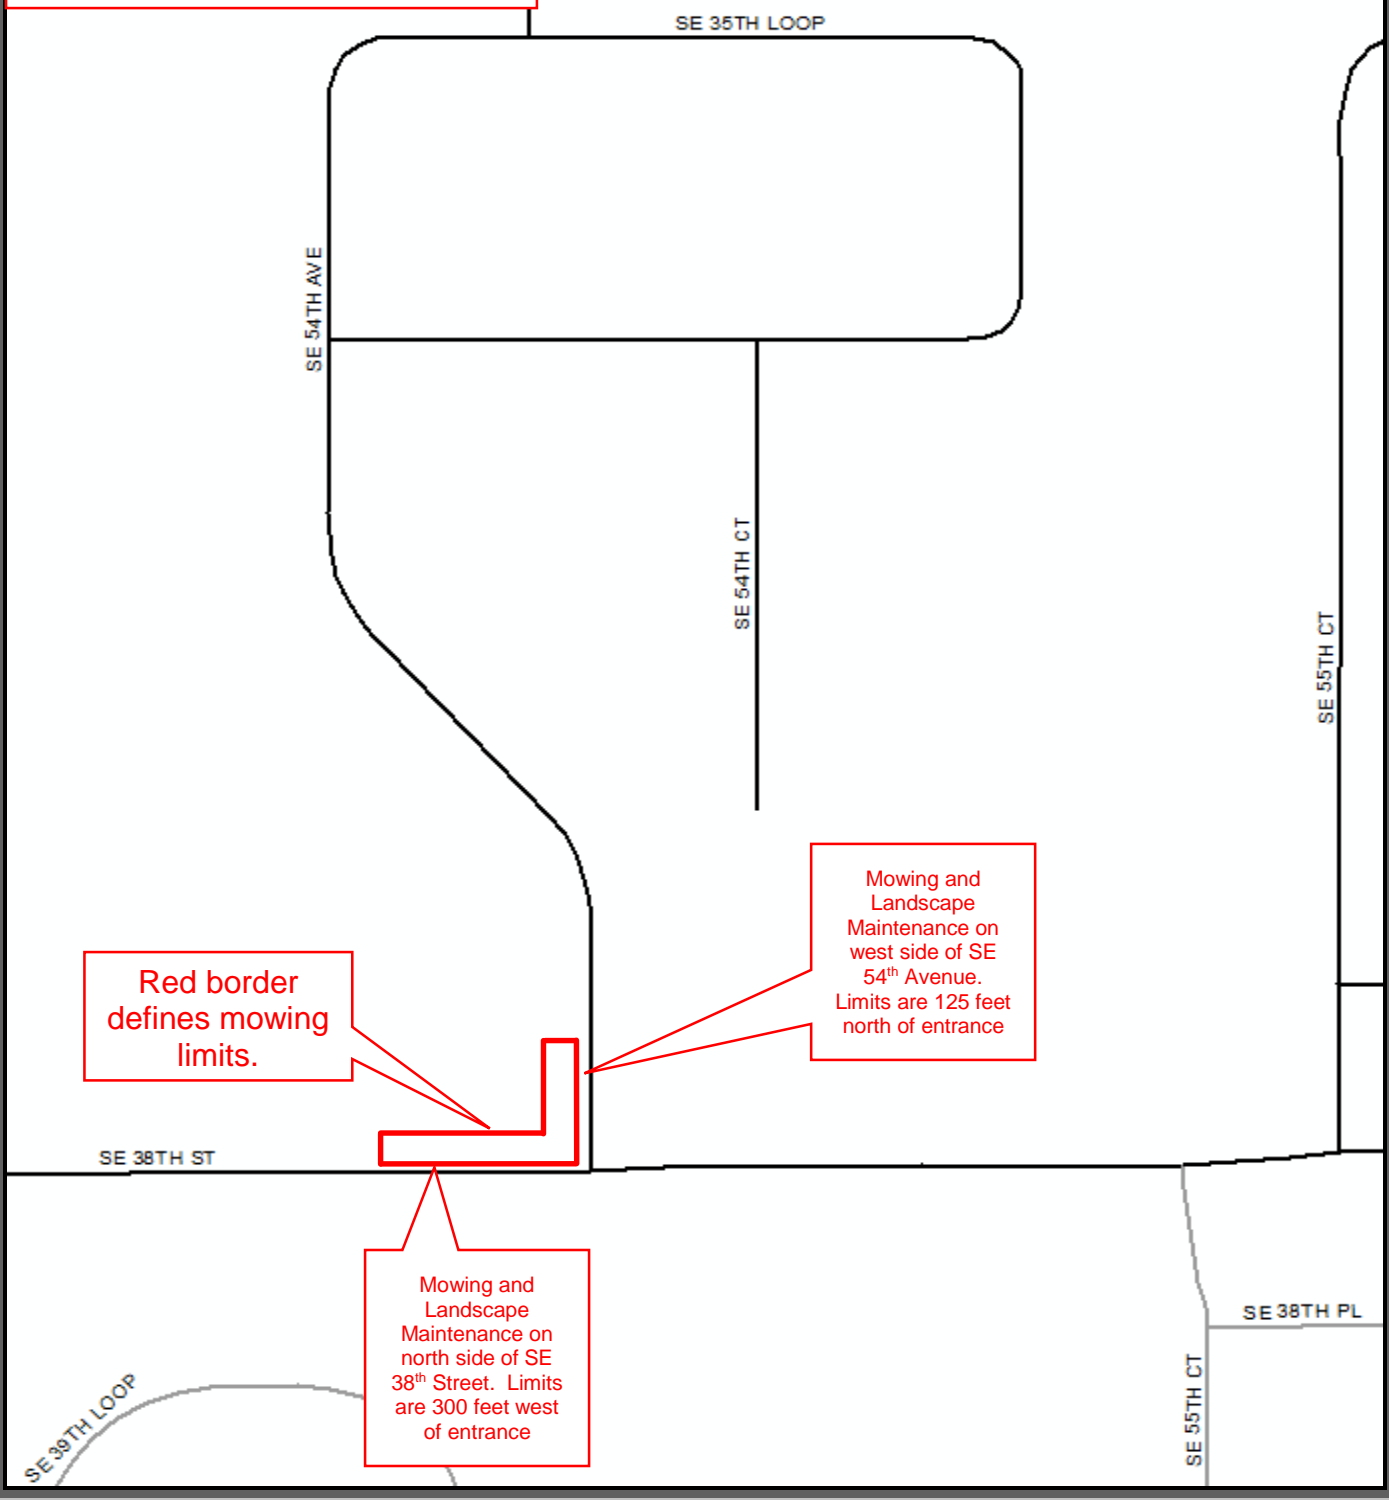

# EXHIBIT A: LOCATION 6

**SPECIFICATIONS:**

- Roadside Finish Mowing/Recreational Finish Mowing
- Mow entrance area, sign area, and fence line.
- Landscaping at entrance.
- No Roadside/ROW mowing except where shown.
- Mow cycle "A"

Red border defines mowing limits.

Mowing and Landscape Maintenance on west side of SE 54<sup>th</sup> Avenue. Limits are 125 feet north of entrance

Mowing and Landscape Maintenance on north side of SE 38<sup>th</sup> Street. Limits are 300 feet west of entrance

## INDIAN MEADOWS