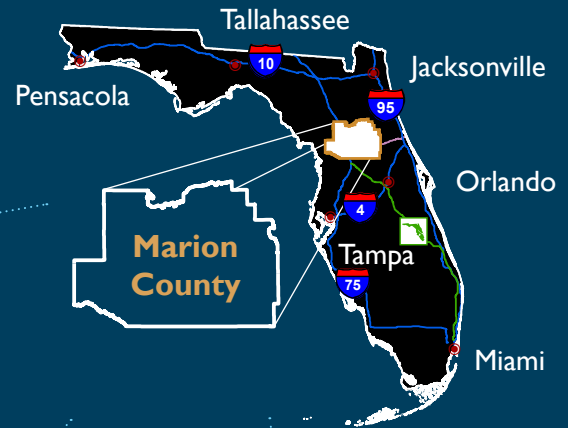

# Why Marion County?

The **Ideal**  
Location for a  
State Veterans  
Home

Veteran population  
of 650,000 within  
75-mile radius  
from site

Map not drawn to scale.

Convenient access  
to **hospitals and  
talent pool**

Award-winning  
Veterans Services  
department

Close proximity to  
state roads, major  
cities and The Villages  
(nation's fastest  
growing metropolitan  
area)

Optimal **community,  
governmental and  
business support**

One-of-a-kind  
Ocala-Marion County  
Veterans Memorial Park

Marion  
County  
FLORIDA