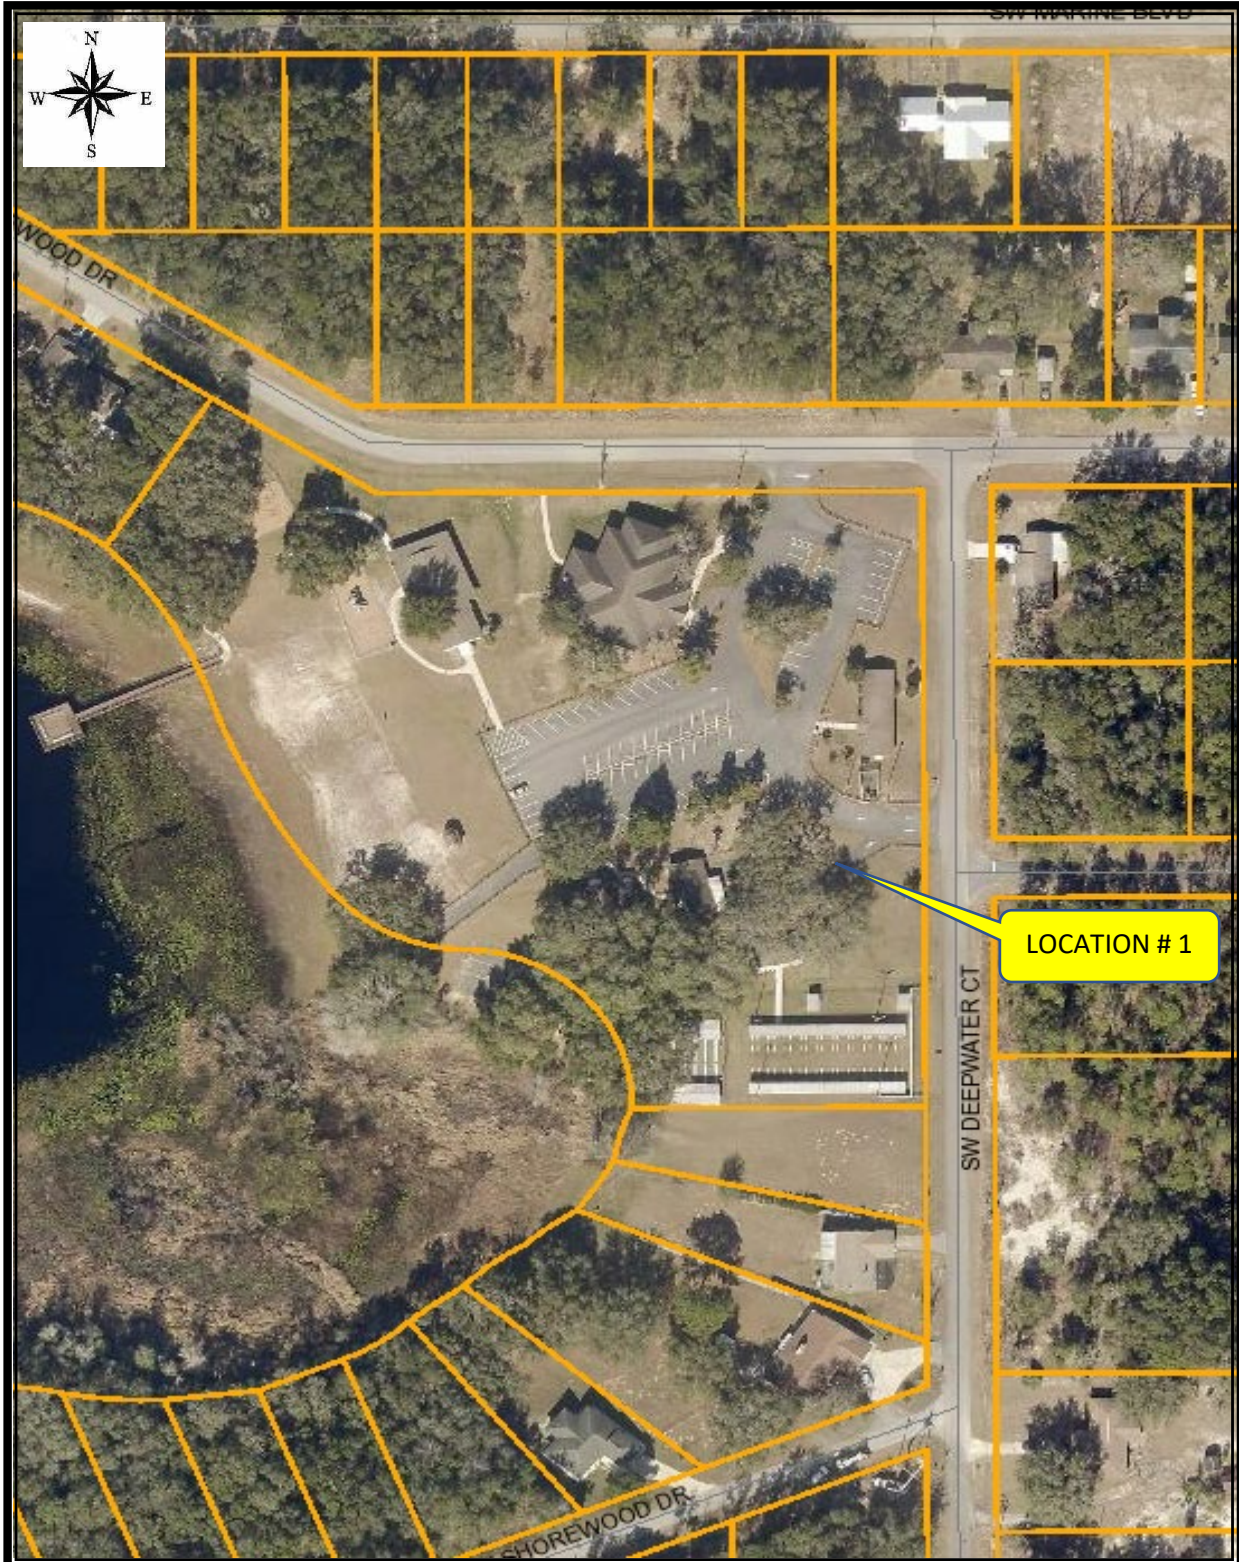

RAINBOW LAKES ESTATES
FACILITY – RECREATIONAL FINISH MOWING
LOCATION MAP

RAINBOW LAKES ESTATES
FACILITY – RECREATIONAL FINISH MOWING
LOCATION MAP

LOCATION #1

DISTRICT OFFICE PROPERTY

SW DEEPWATER COURT/RAINBOW LAKES BLVD

RAINBOW LAKES ESTATES
FACILITY – RECREATIONAL FINISH MOWING
LOCATION MAP

LOCATION # 2

SW SHOREWOOD DRIVE N.

RAINBOW LAKES ESTATES
FACILITY – RECREATIONAL FINISH MOWING
LOCATION MAP

LOCATION #3

SW SHOREWOOD DRIVE

RAINBOW LAKES ESTATES
FACILITY – RECREATIONAL FINISH MOWING
LOCATION MAP

LOCATION #4

SW SEA CLIFF AVE

RAINBOW LAKES ESTATES
FACILITY – RECREATIONAL FINISH MOWING
LOCATION MAP

LOCATION # 5

SW IVY PLACE

RAINBOW LAKES ESTATES
FACILITY – RECREATIONAL FINISH MOWING
LOCATION MAP

LOCATION # 6

SW IVY PLACE

RAINBOW LAKES ESTATES
FACILITY – RECREATIONAL FINISH MOWING
LOCATION MAP