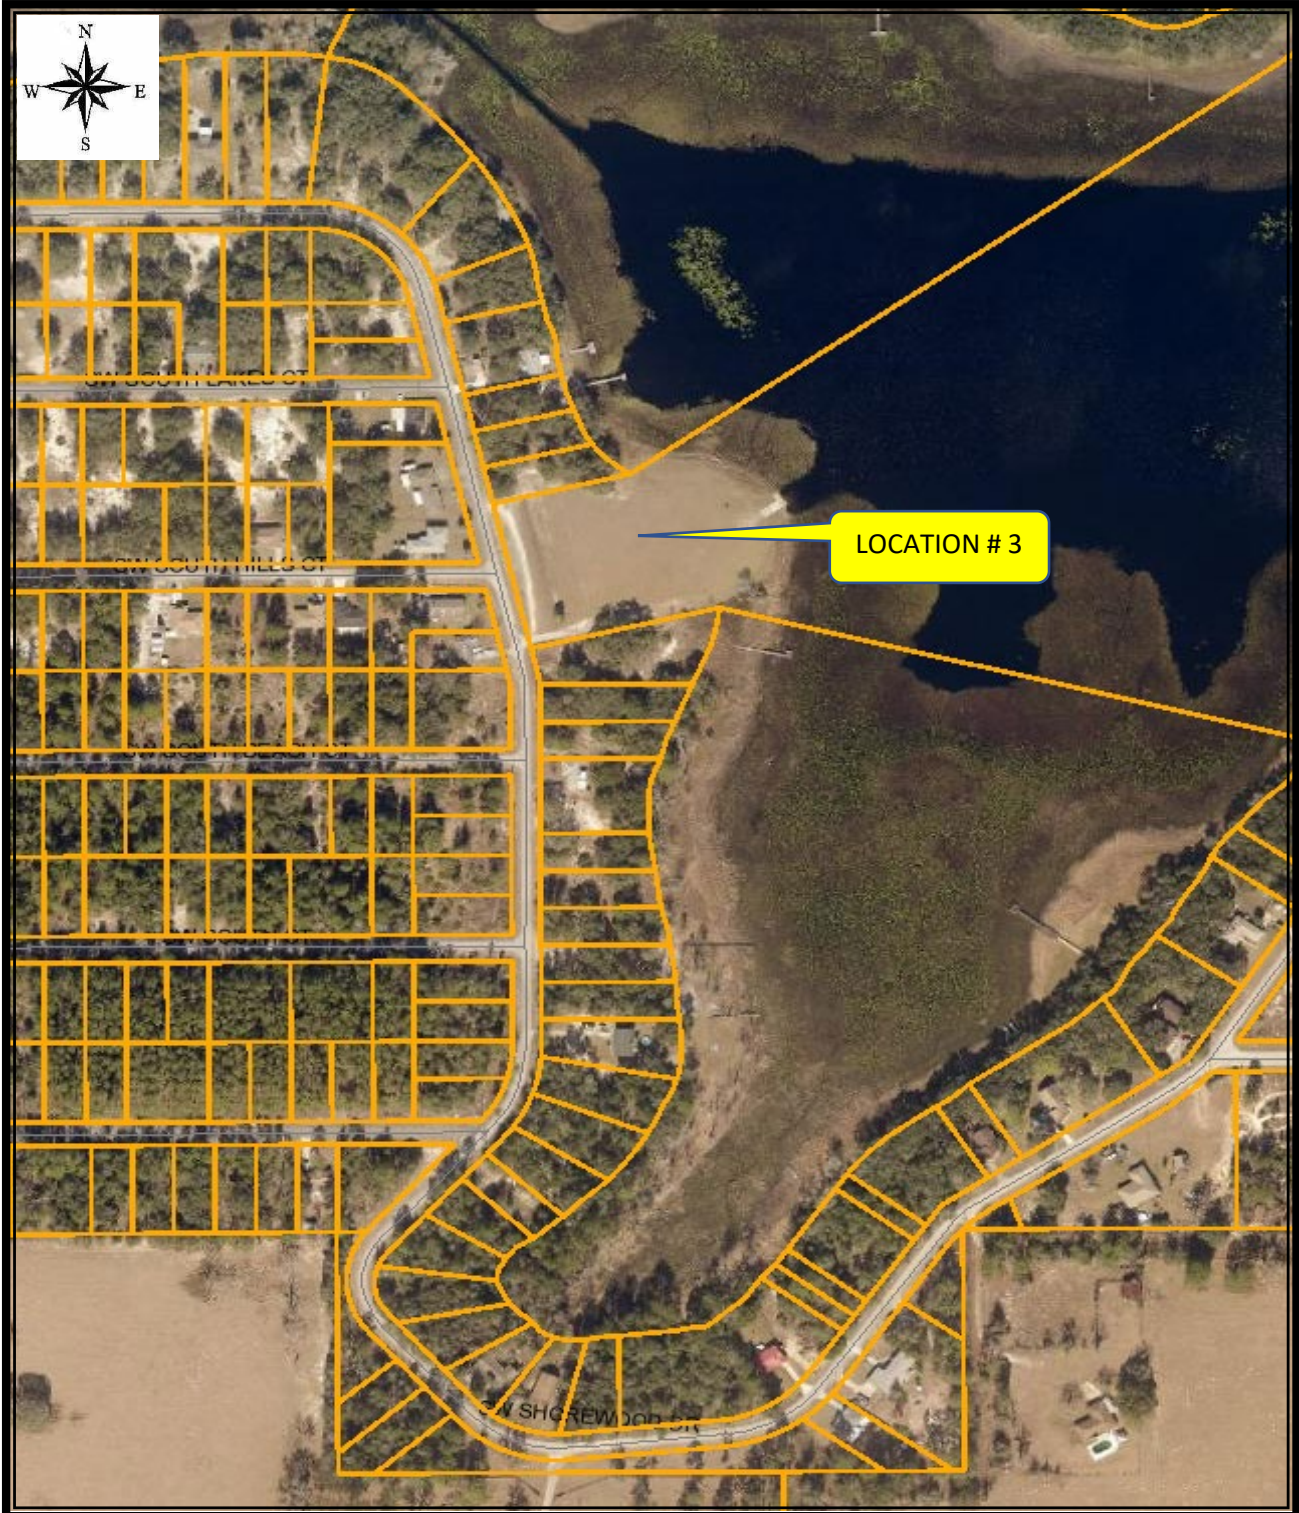

RAINBOW LAKES ESTATES
FACILITY – RECREATIONAL FINISH MOWING
LOCATION MAP

RAINBOW LAKES ESTATES
FACILITY – RECREATIONAL FINISH MOWING
LOCATION MAP

LOCATION #1

DISTRICT OFFICE PROPERTY

SW DEEPWATER COURT/RAINBOW LAKES BLVD

RAINBOW LAKES ESTATES
FACILITY – RECREATIONAL FINISH MOWING
LOCATION MAP

LOCATION # 2

SW SHOREWOOD DRIVE N.

RAINBOW LAKES ESTATES
FACILITY – RECREATIONAL FINISH MOWING
LOCATION MAP

LOCATION #3

SW SHOREWOOD DRIVE

RAINBOW LAKES ESTATES
FACILITY – RECREATIONAL FINISH MOWING
LOCATION MAP

LOCATION #4

SW SEA CLIFF AVE

RAINBOW LAKES ESTATES
FACILITY – RECREATIONAL FINISH MOWING
LOCATION MAP

LOCATION # 5

SW IVY PLACE

RAINBOW LAKES ESTATES
FACILITY – RECREATIONAL FINISH MOWING
LOCATION MAP

LOCATION # 6

SW IVY PLACE

RAINBOW LAKES ESTATES
FACILITY – RECREATIONAL FINISH MOWING
LOCATION MAP