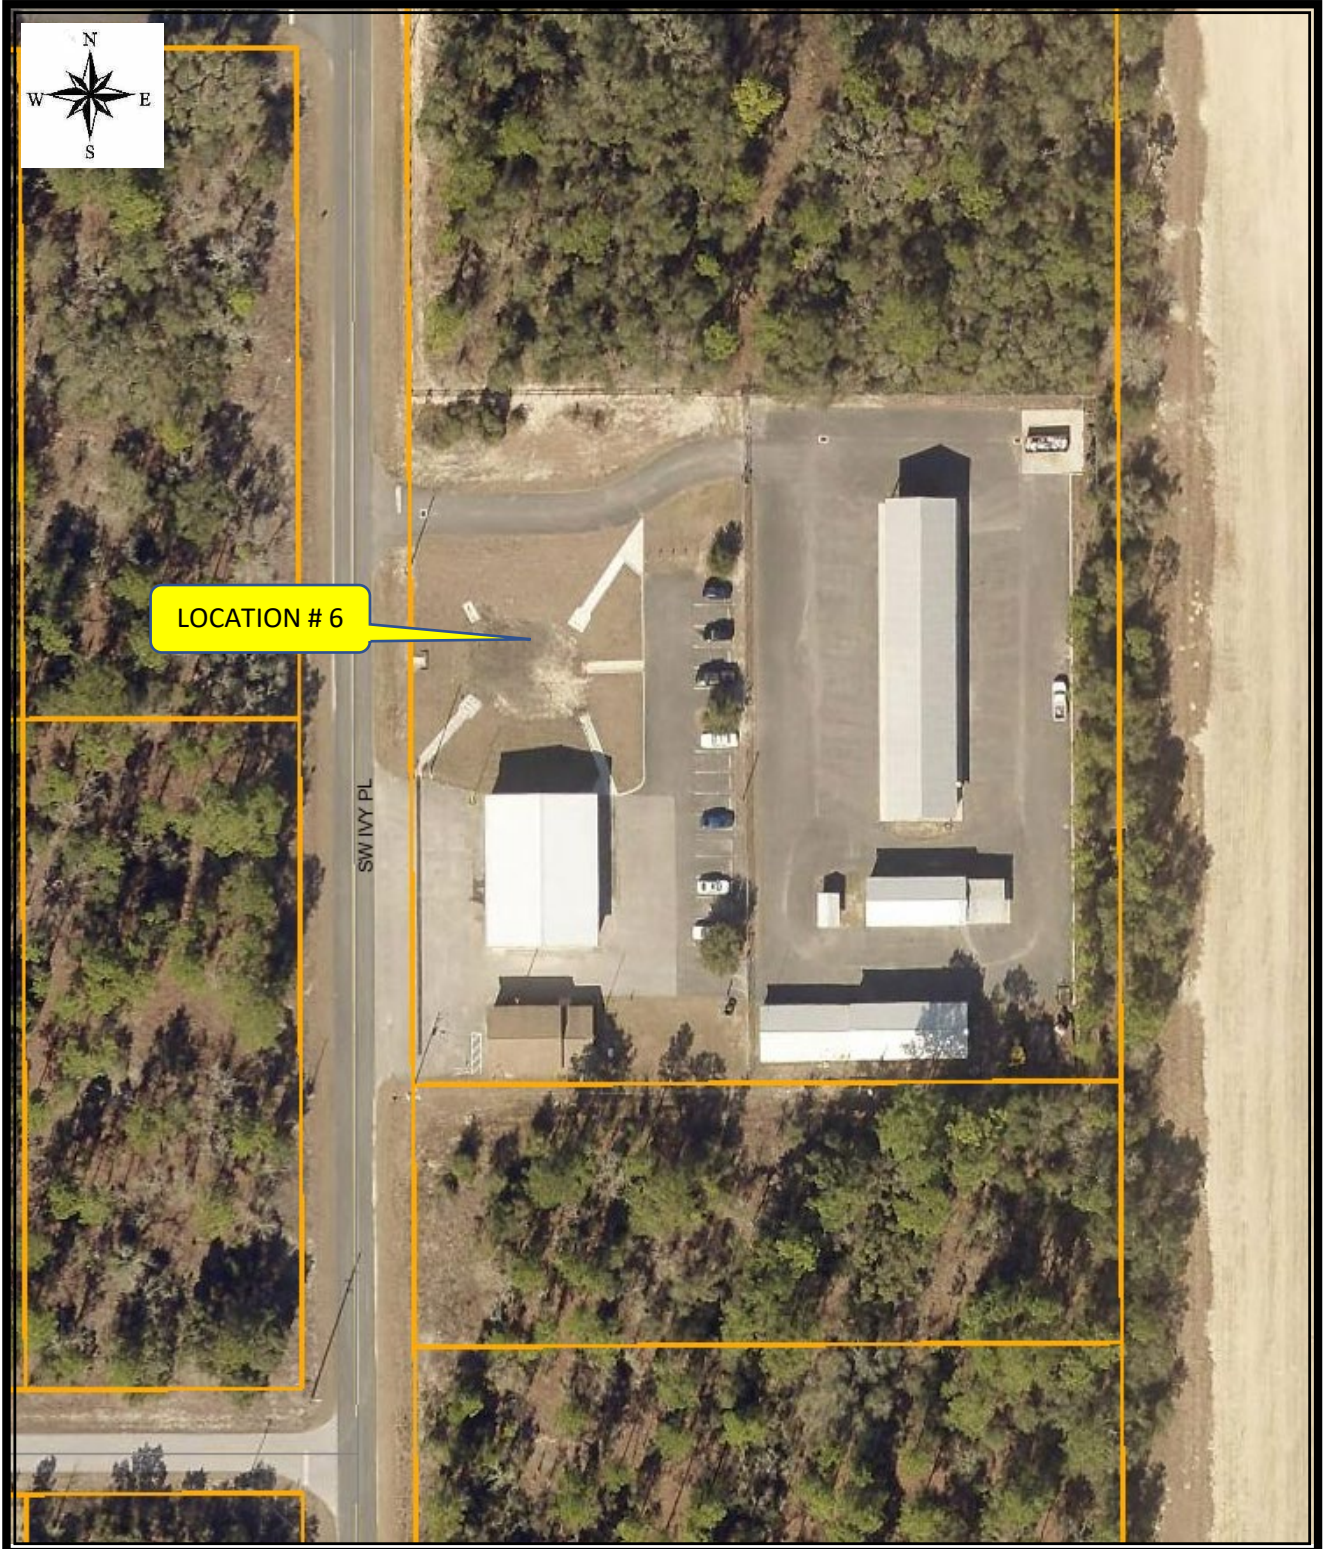

RAINBOW LAKES ESTATES
FACILITY – RECREATIONAL FINISH MOWING
LOCATION MAP

RAINBOW LAKES ESTATES
FACILITY – RECREATIONAL FINISH MOWING
LOCATION MAP

LOCATION #1

DISTRICT OFFICE PROPERTY

SW DEEPWATER COURT/RAINBOW LAKES BLVD

RAINBOW LAKES ESTATES
FACILITY – RECREATIONAL FINISH MOWING
LOCATION MAP

LOCATION # 2

SW SHOREWOOD DRIVE N.

RAINBOW LAKES ESTATES
FACILITY – RECREATIONAL FINISH MOWING
LOCATION MAP

LOCATION #3

SW SHOREWOOD DRIVE

RAINBOW LAKES ESTATES
FACILITY – RECREATIONAL FINISH MOWING
LOCATION MAP

LOCATION #4

SW SEA CLIFF AVE

RAINBOW LAKES ESTATES
FACILITY – RECREATIONAL FINISH MOWING
LOCATION MAP

LOCATION # 5

SW IVY PLACE

RAINBOW LAKES ESTATES
FACILITY – RECREATIONAL FINISH MOWING
LOCATION MAP

LOCATION # 6

SW IVY PLACE

RAINBOW LAKES ESTATES
FACILITY – RECREATIONAL FINISH MOWING
LOCATION MAP