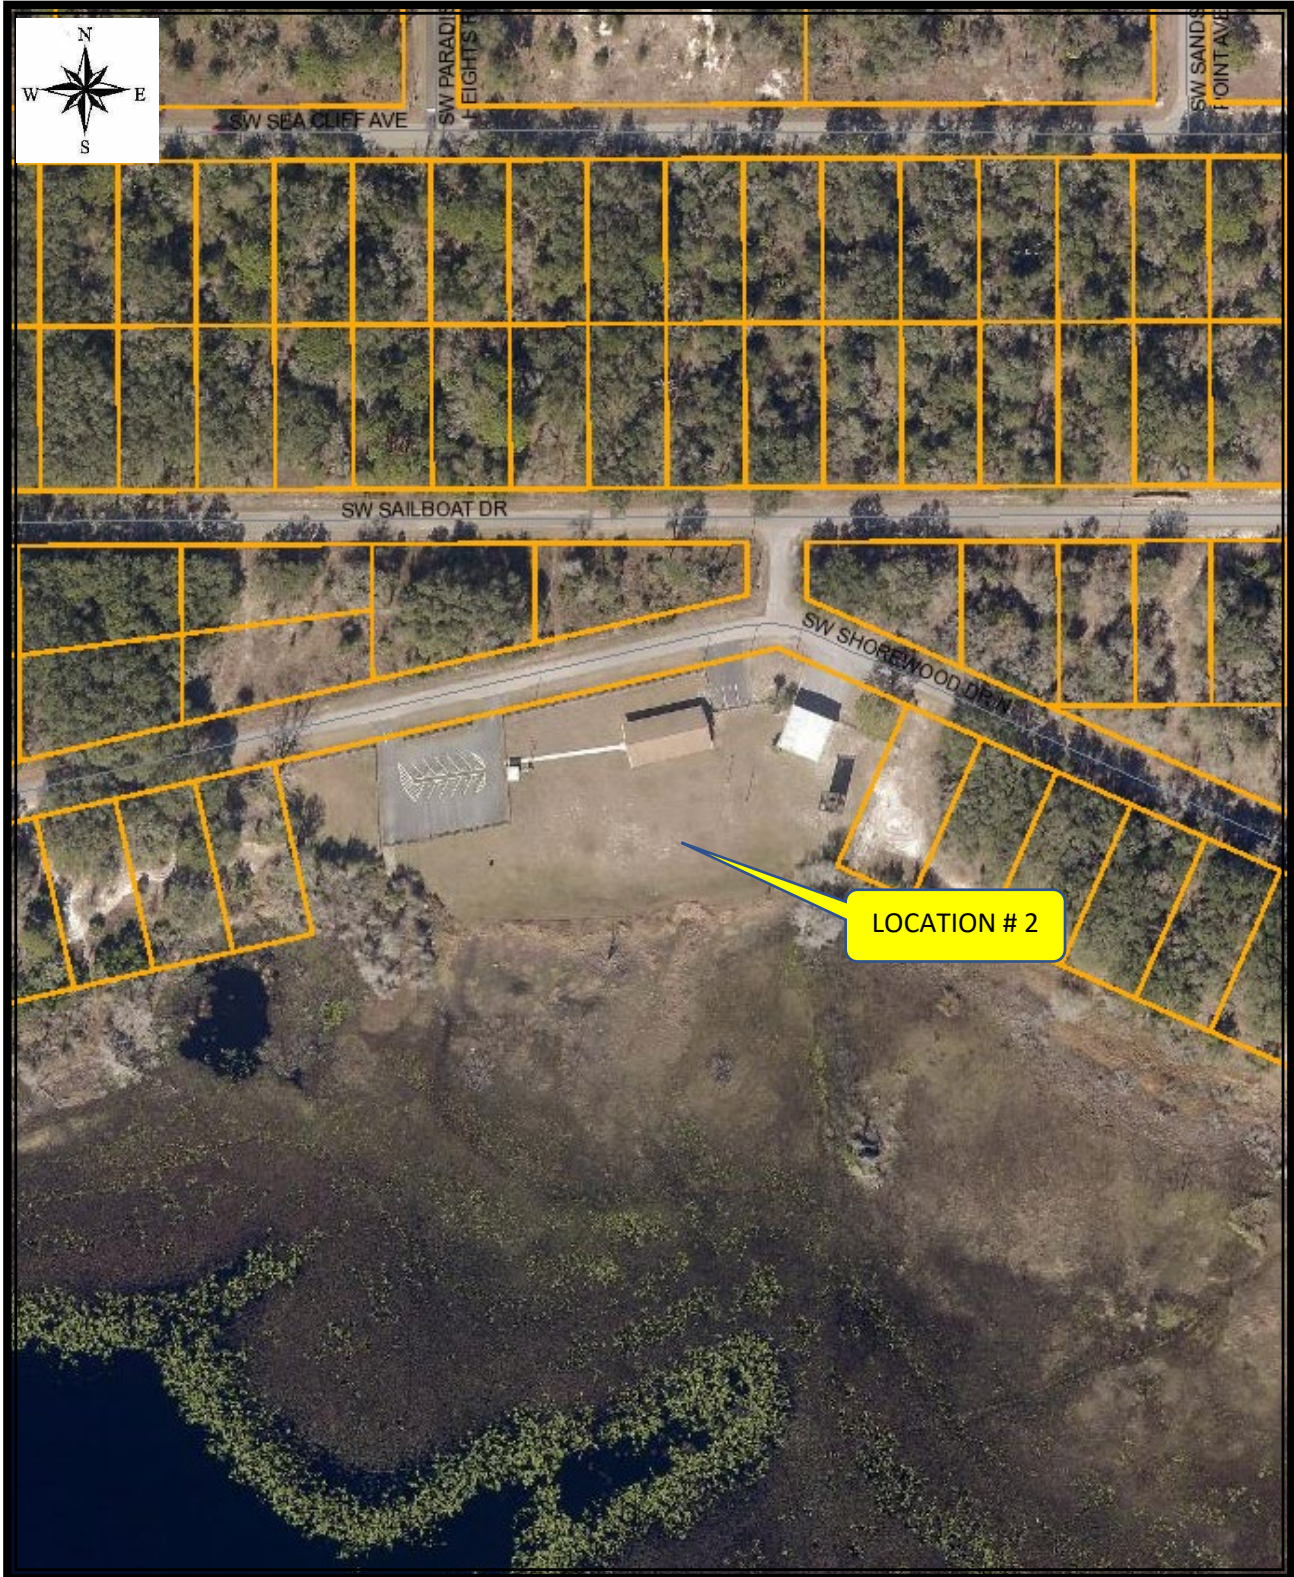

RAINBOW LAKES ESTATES
FACILITY – RECREATIONAL FINISH MOWING
LOCATION MAP

RAINBOW LAKES ESTATES
FACILITY – RECREATIONAL FINISH MOWING
LOCATION MAP

LOCATION #1

DISTRICT OFFICE PROPERTY

SW DEEPWATER COURT/RAINBOW LAKES BLVD

RAINBOW LAKES ESTATES
FACILITY – RECREATIONAL FINISH MOWING
LOCATION MAP

LOCATION # 2

SW SHOREWOOD DRIVE N.

RAINBOW LAKES ESTATES
FACILITY – RECREATIONAL FINISH MOWING
LOCATION MAP

LOCATION #3

SW SHOREWOOD DRIVE

RAINBOW LAKES ESTATES
FACILITY – RECREATIONAL FINISH MOWING
LOCATION MAP

LOCATION #4

SW SEA CLIFF AVE

RAINBOW LAKES ESTATES
FACILITY – RECREATIONAL FINISH MOWING
LOCATION MAP

LOCATION # 5

SW IVY PLACE

RAINBOW LAKES ESTATES
FACILITY – RECREATIONAL FINISH MOWING
LOCATION MAP

LOCATION # 6

SW IVY PLACE

RAINBOW LAKES ESTATES
FACILITY – RECREATIONAL FINISH MOWING
LOCATION MAP