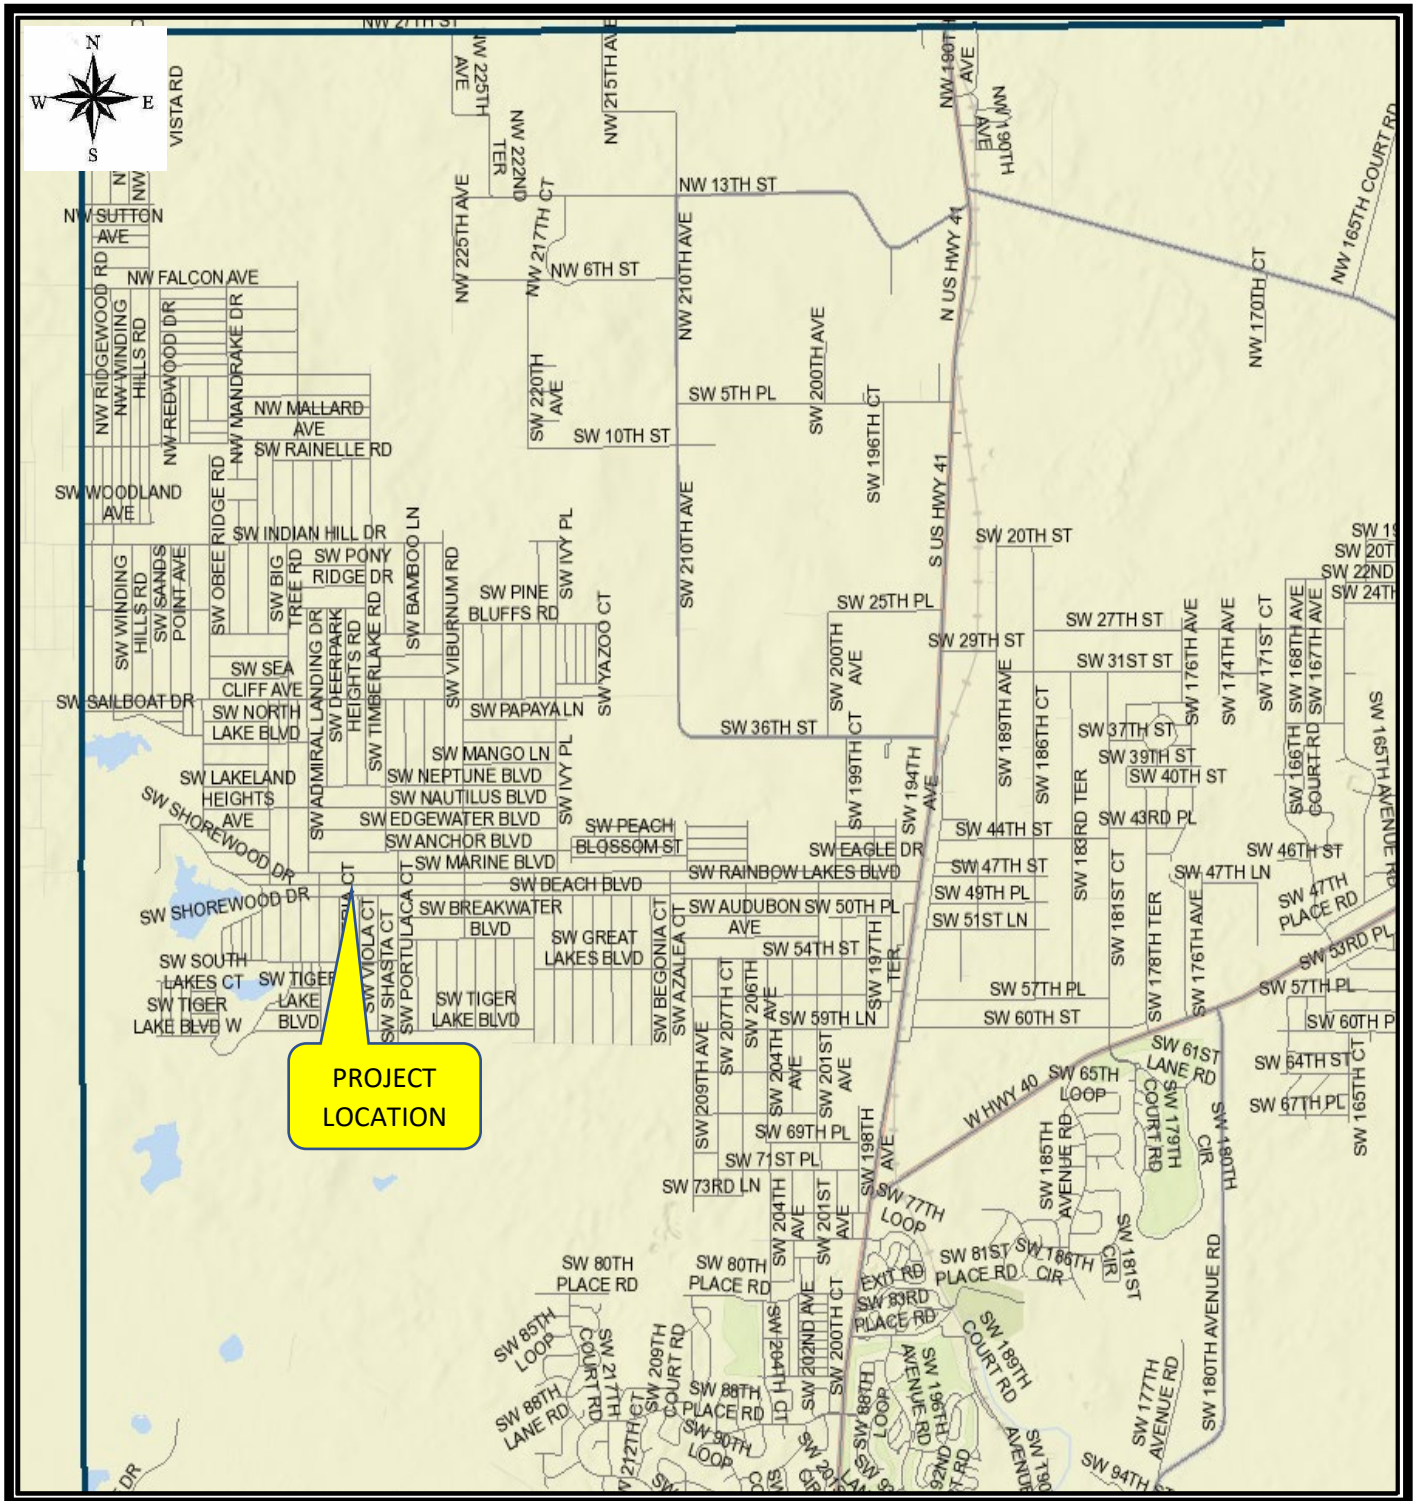

RAINBOW LAKES ESTATES
FACILITY – RECREATIONAL FINISH MOWING
LOCATION MAP

RAINBOW LAKES ESTATES
FACILITY – RECREATIONAL FINISH MOWING
LOCATION MAP

LOCATION #1

DISTRICT OFFICE PROPERTY

SW DEEPWATER COURT/RAINBOW LAKES BLVD

RAINBOW LAKES ESTATES
FACILITY – RECREATIONAL FINISH MOWING
LOCATION MAP

LOCATION # 2

SW SHOREWOOD DRIVE N.

RAINBOW LAKES ESTATES
FACILITY – RECREATIONAL FINISH MOWING
LOCATION MAP

LOCATION #3

SW SHOREWOOD DRIVE

RAINBOW LAKES ESTATES
FACILITY – RECREATIONAL FINISH MOWING
LOCATION MAP

LOCATION #4

SW SEA CLIFF AVE

RAINBOW LAKES ESTATES
FACILITY – RECREATIONAL FINISH MOWING
LOCATION MAP

LOCATION # 5

SW IVY PLACE

RAINBOW LAKES ESTATES
FACILITY – RECREATIONAL FINISH MOWING
LOCATION MAP

LOCATION # 6

SW IVY PLACE

RAINBOW LAKES ESTATES
FACILITY – RECREATIONAL FINISH MOWING
LOCATION MAP