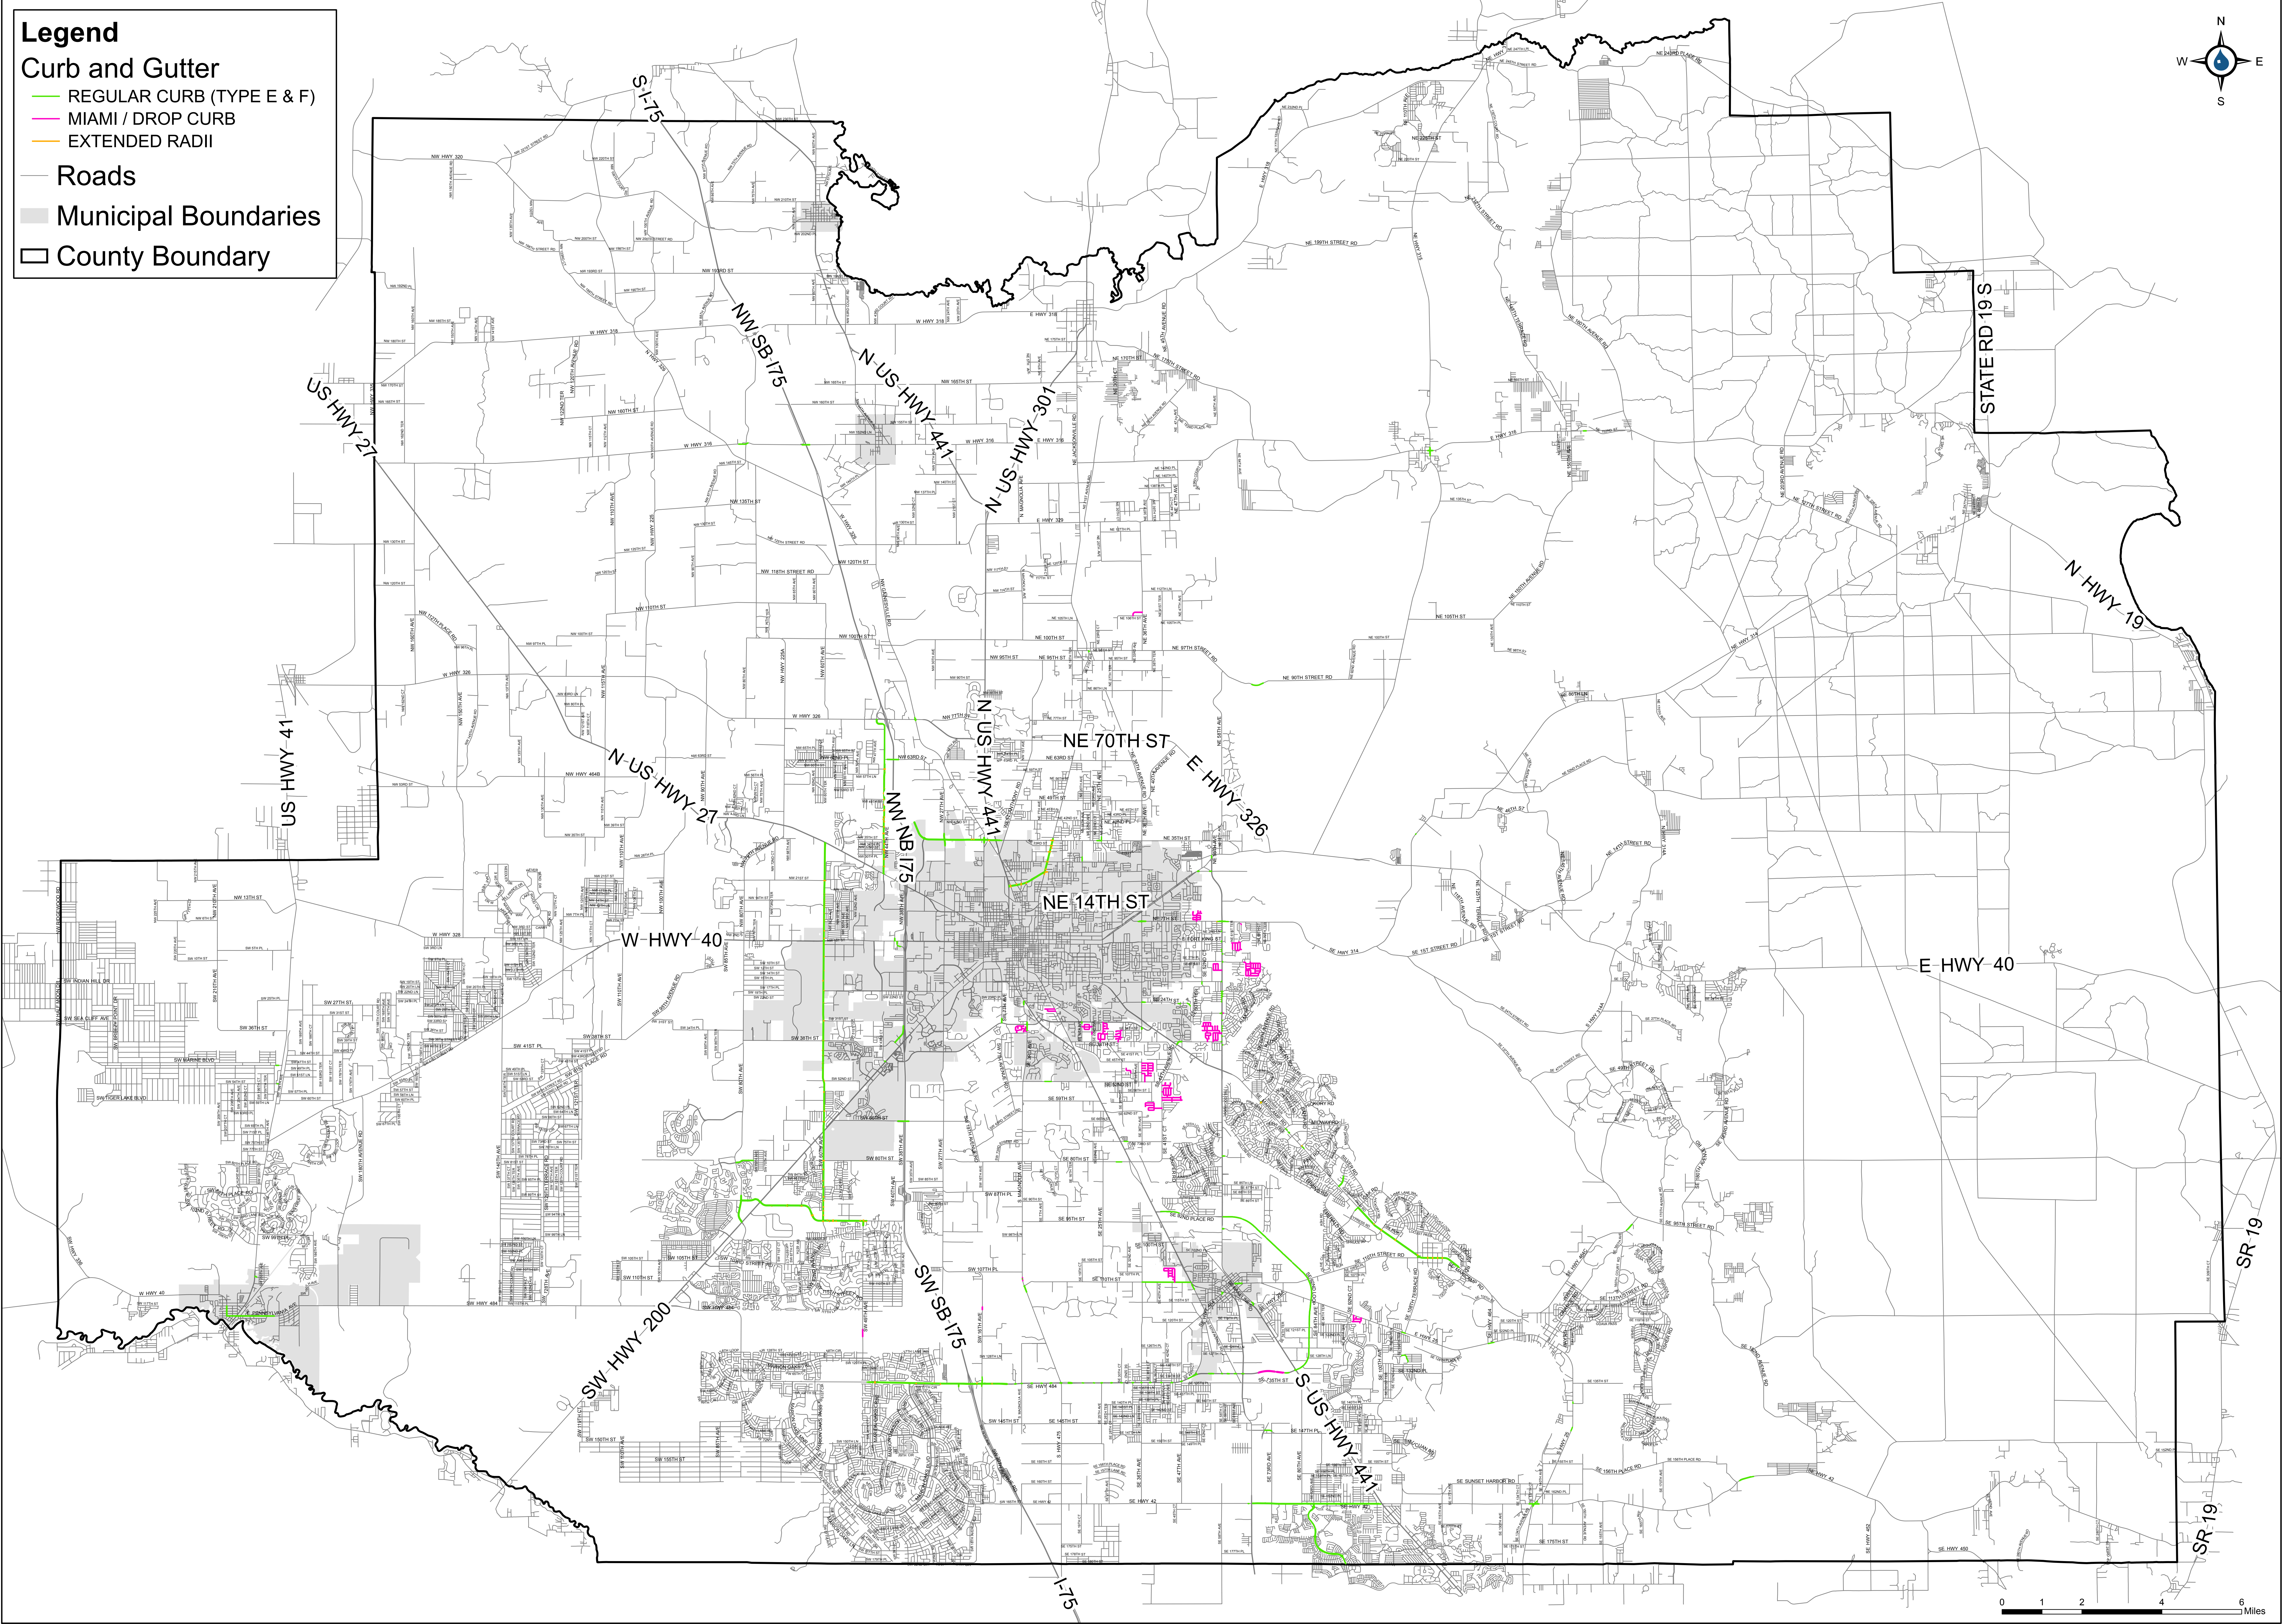

Legend

- REGULAR CURB (TYPE E & F)
- MIAMI / DROP CURB
- EXTENDED RADII
- Roads
- Municipal Boundaries
- County Boundary

Marion County Street Sweeping Location Map