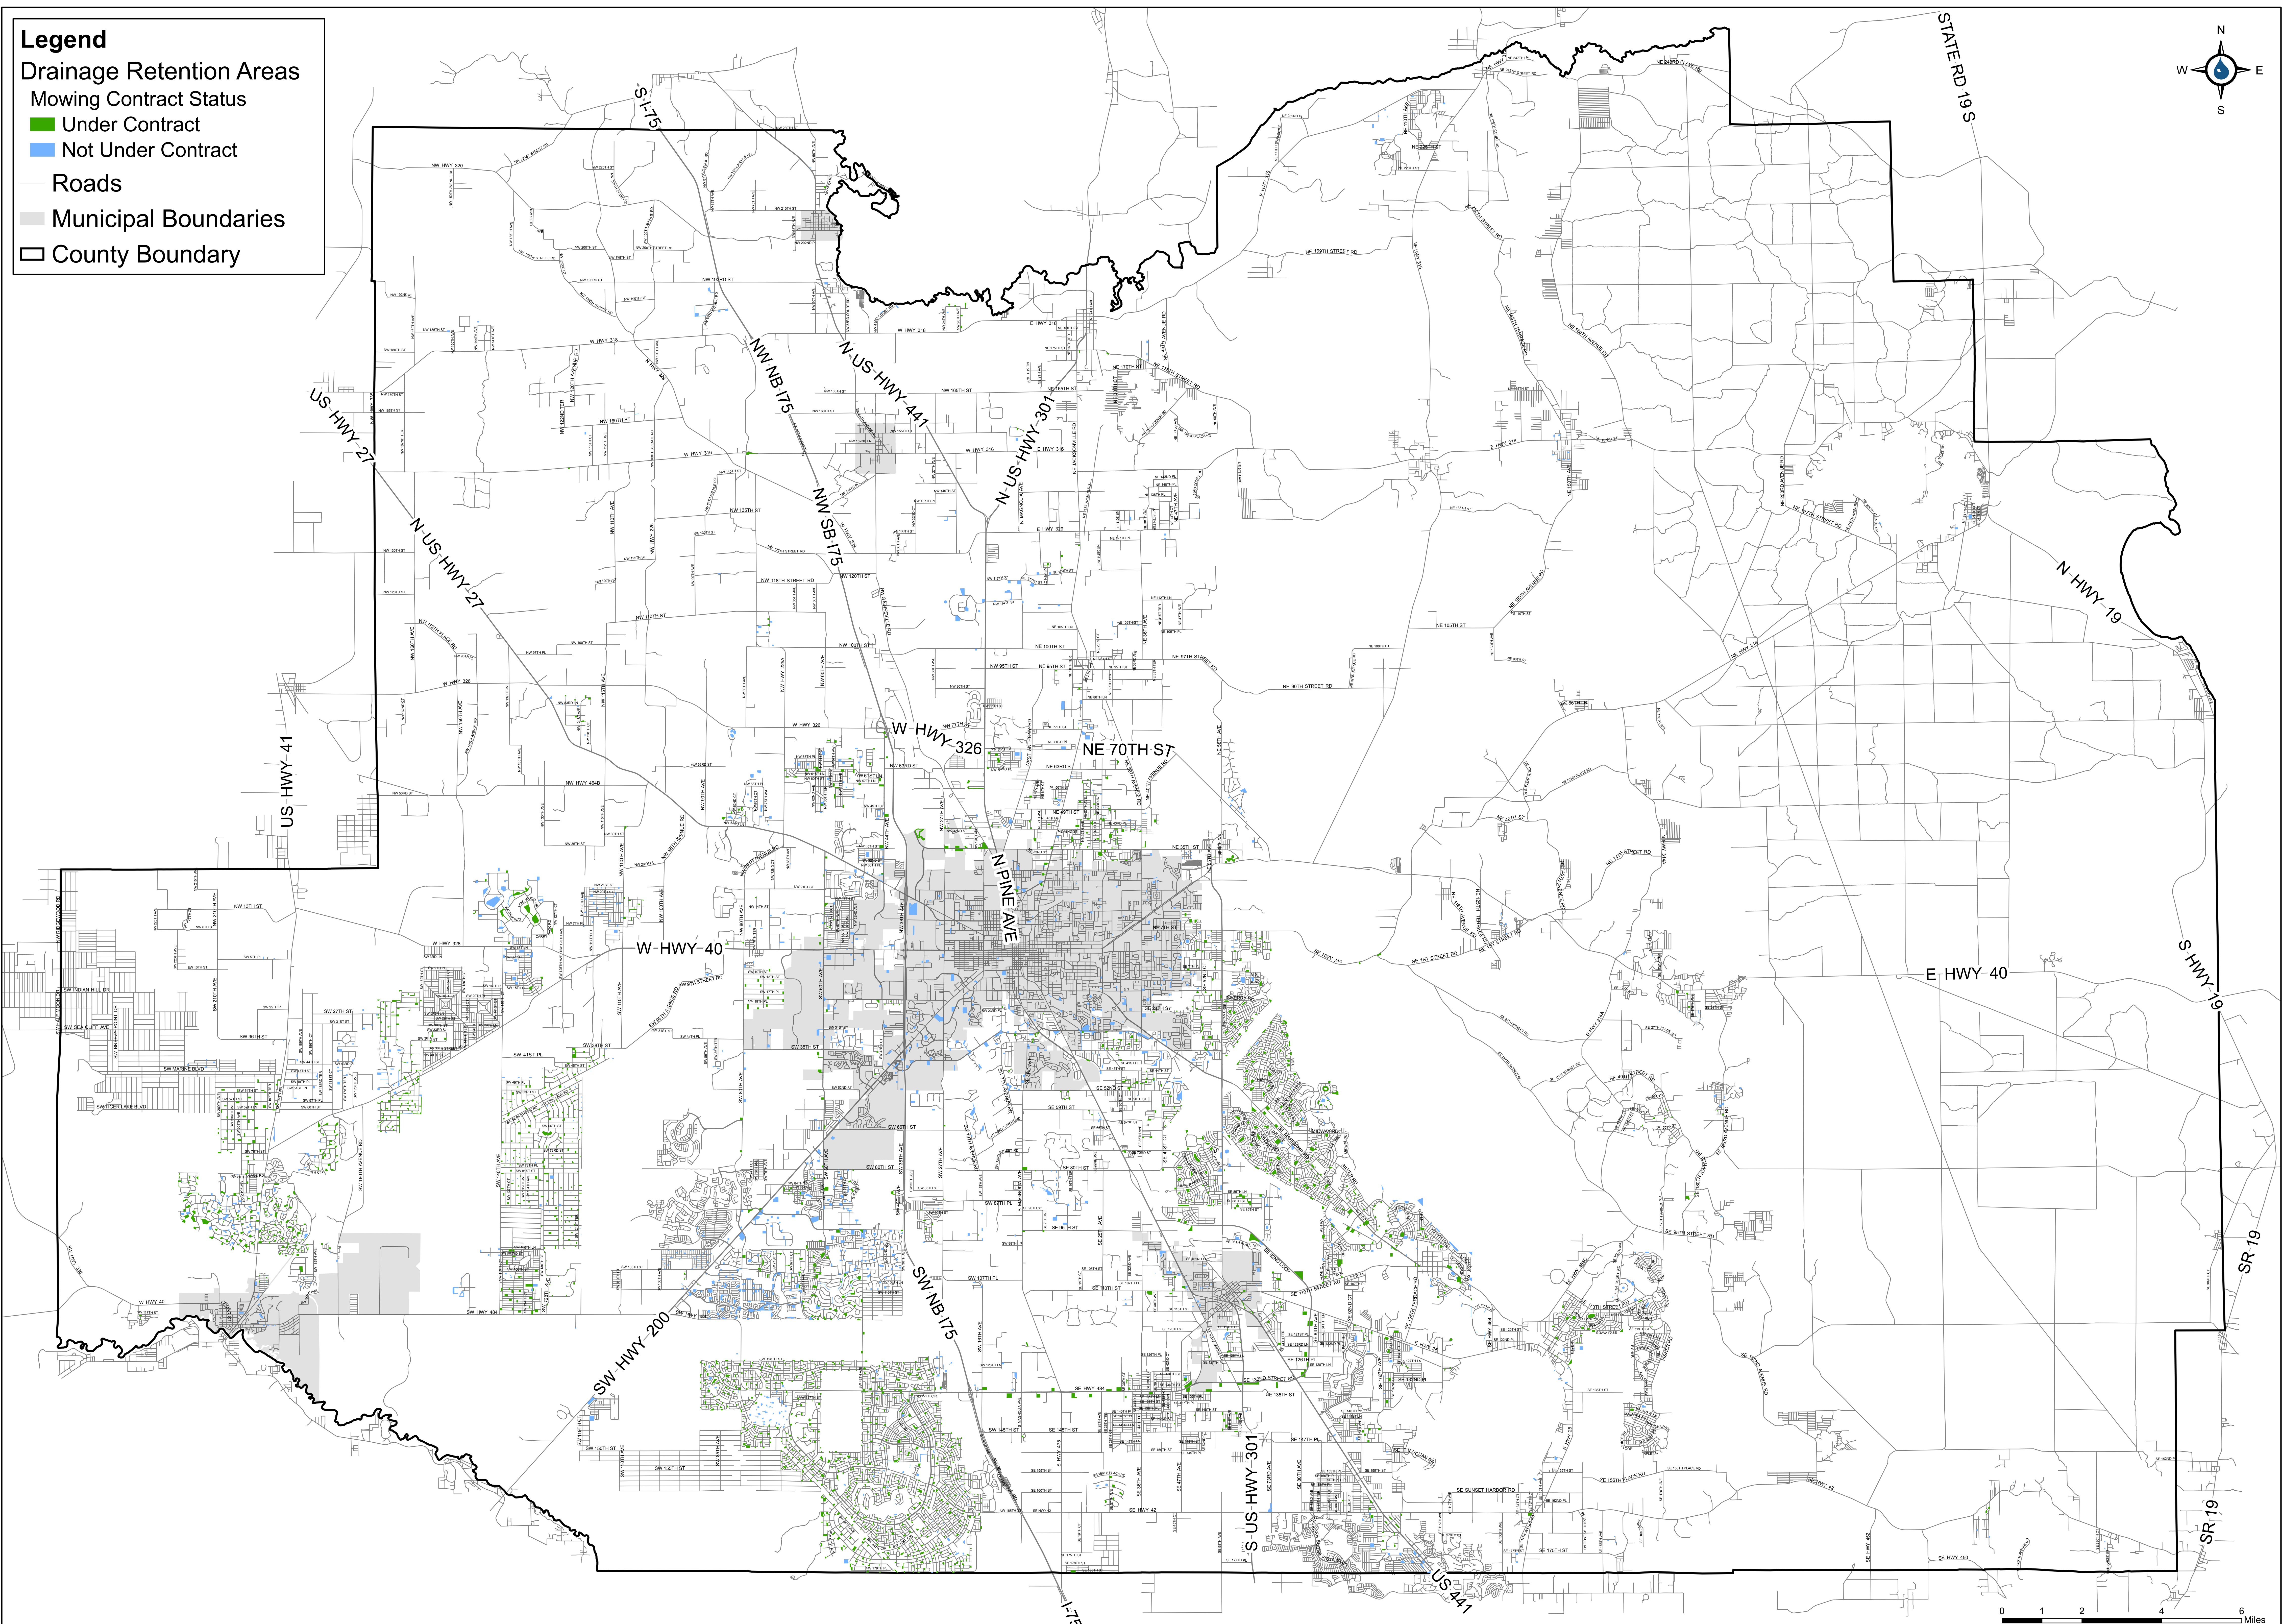

Legend

- Drainage Retention Areas
 - Mowing Contract Status
 - Under Contract (Green)
 - Not Under Contract (Blue)
- Roads (Thin grey line)
- Municipal Boundaries (Thick grey line)
- County Boundary (Thick black line)

Marion County Drainage Retention Area Location Map