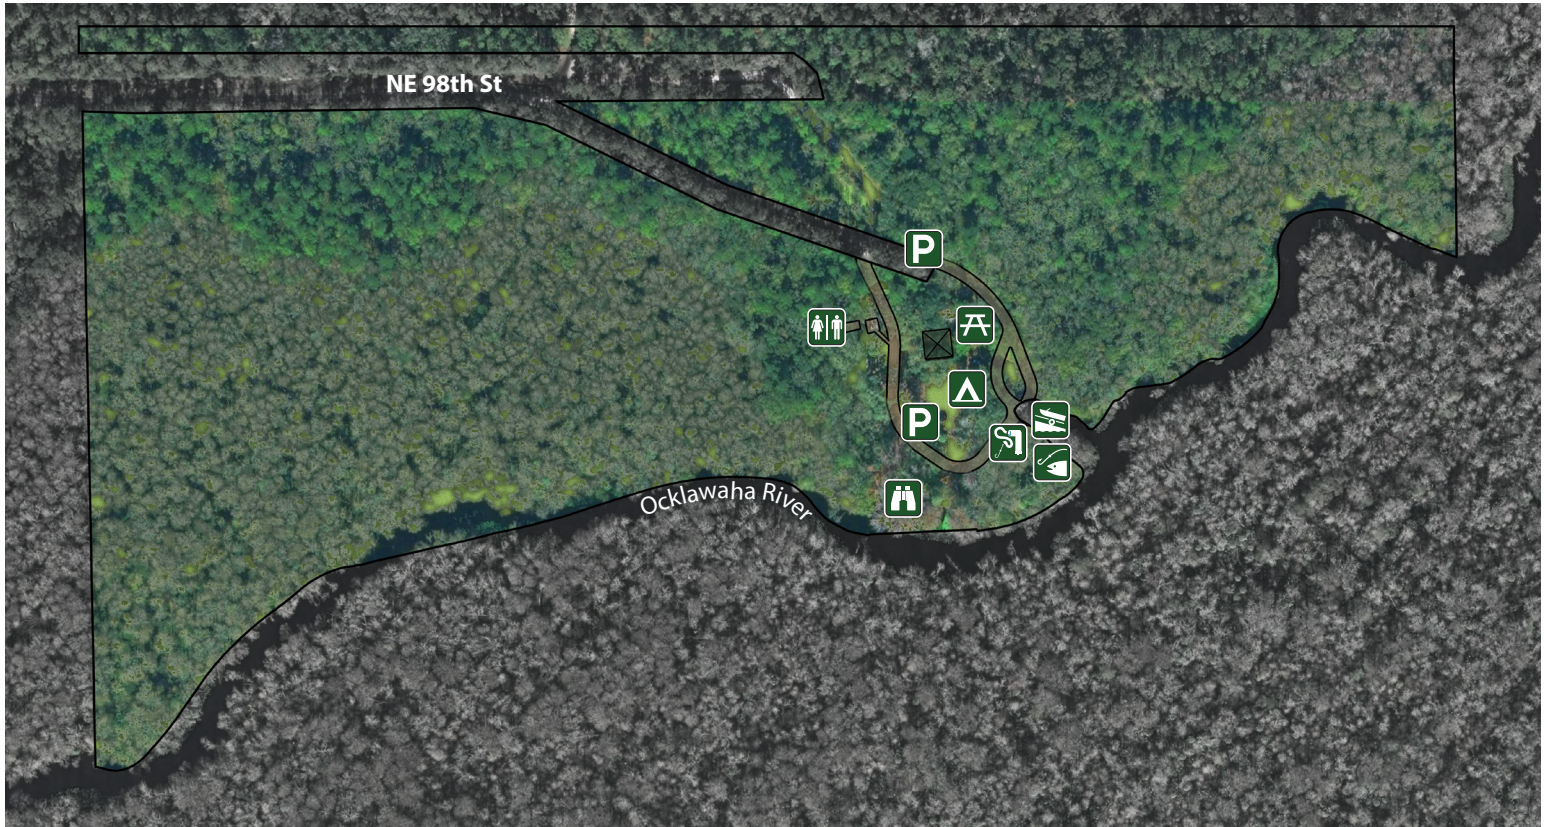

Gores Landing Park

Provided by the Marion County Parks and Recreation Department for informational purposes. For more information, contact the Department at (352) 671-8560 or marioncountyfl.org/parks

Map Legend

- | | | | |
|--|-----------------------|---|------------------|
|  | Boat Ramp |  | Parking |
|  | Camping |  | Picnic Tables |
|  | Fishing |  | Restroom |
|  | Monofilament Disposal |  | Wildlife Viewing |